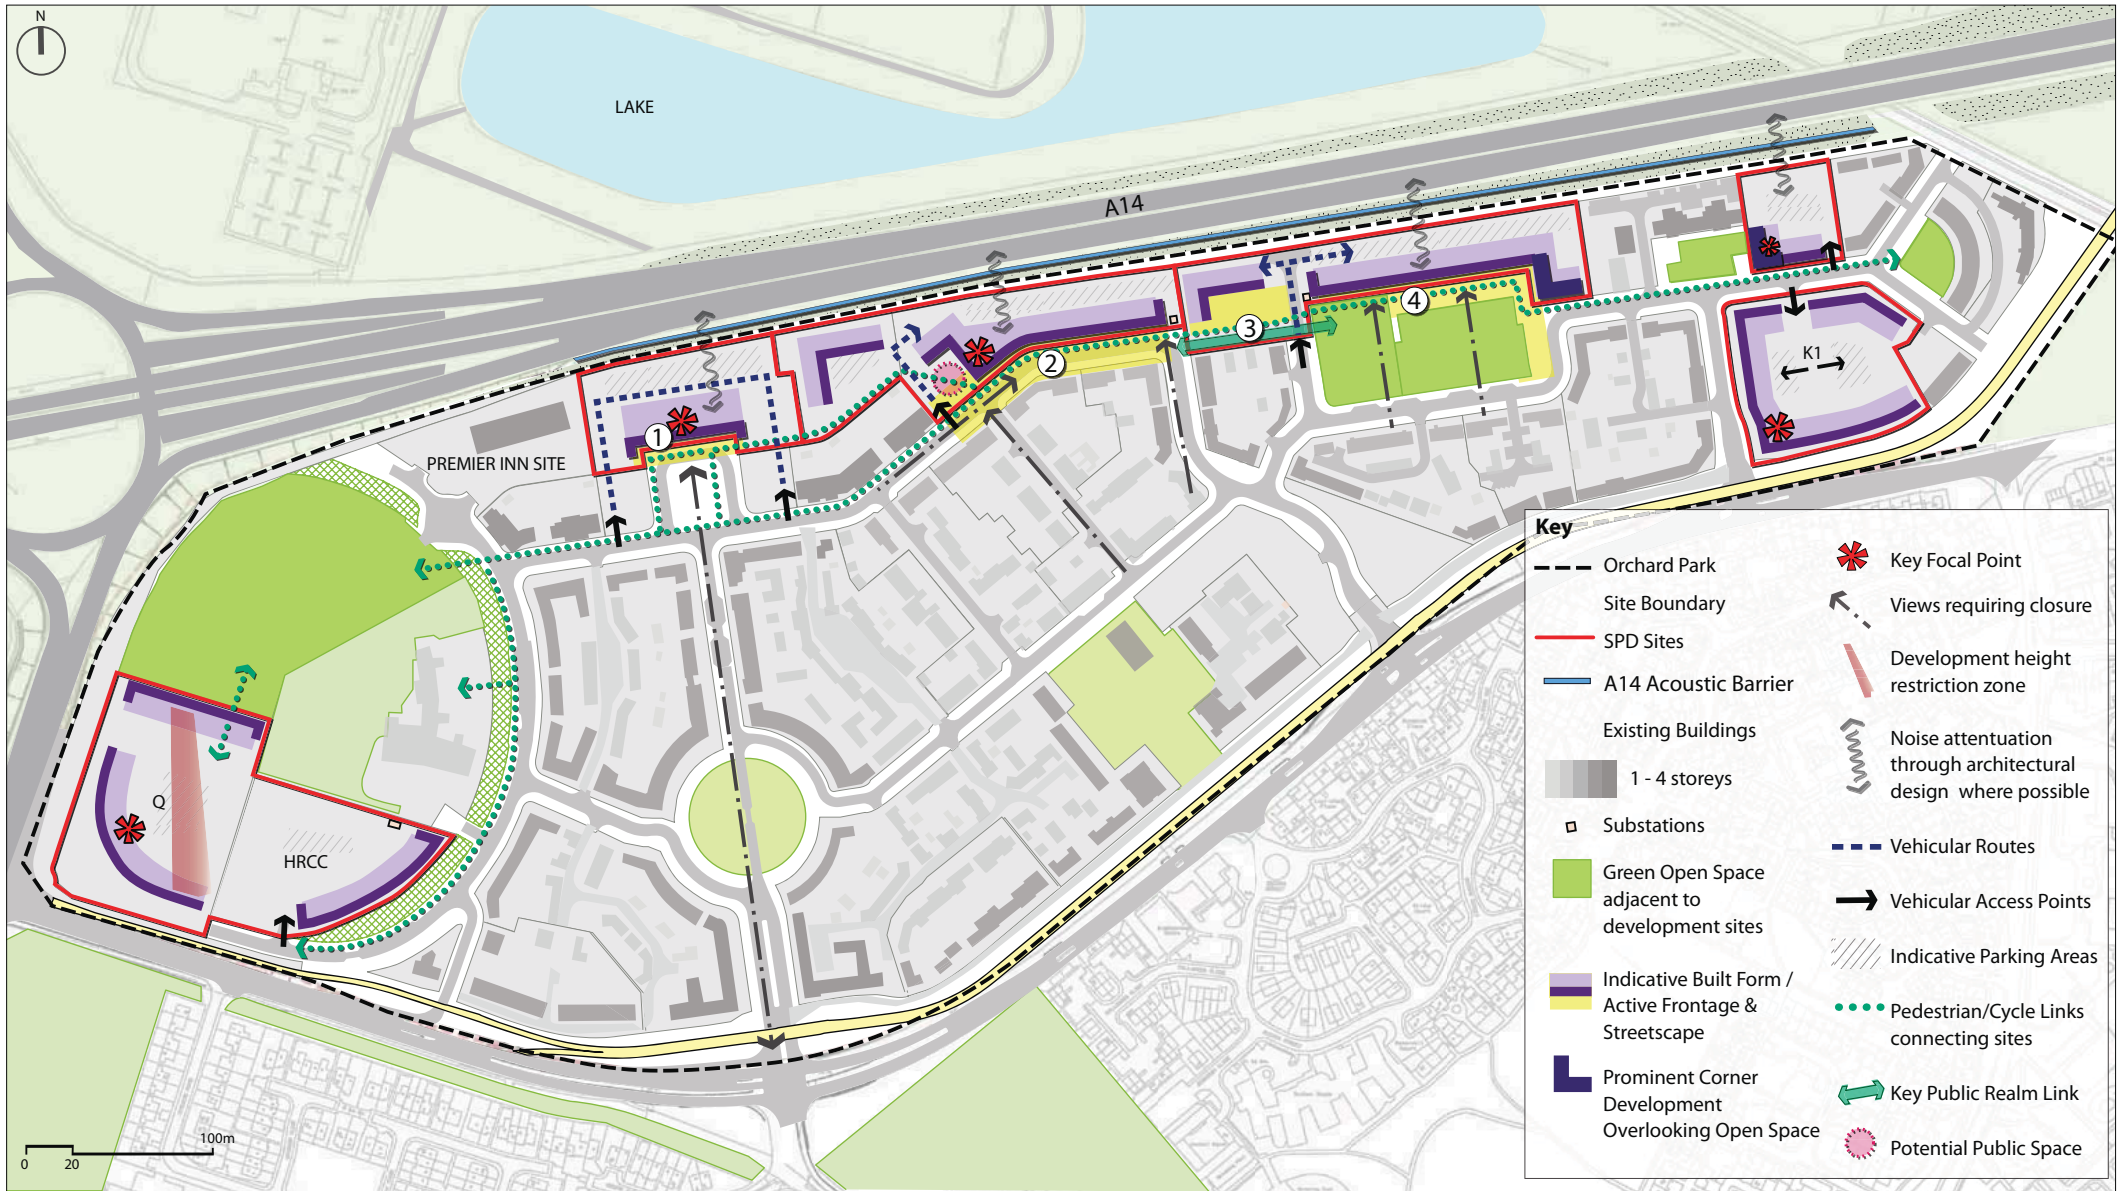

MAP 4 - CHARACTER AREAS

© Crown Copyright. All rights reserved. South Cambridgeshire District Council Licence No. LA 100022500 (2010)

MAP 5 - OVERALL DESIGN PRINCIPLES

*Note * This document is intended to be printed on A4.*

The maps in this document are based upon the Ordnance Survey mapping with the permission of the Controller of Her Majesty's Stationery Office © Crown copyright. Unauthorised reproduction infringes Crown copyright and may lead to prosecution or civil proceedings. South Cambridgeshire District Council Licence No. LA 100022500 (2010)

The Ordnance Survey mapping included within this document is provided by South Cambridgeshire District Council under licence from the Ordnance Survey in order to fulfil its public function to make available Council held public domain information. Persons viewing this mapping should contact Ordnance Survey copyright for advice where they wish to licence Ordnance Survey mapping/map data for their own use.
The OS web site can be found at www.ordsvy.gov.uk